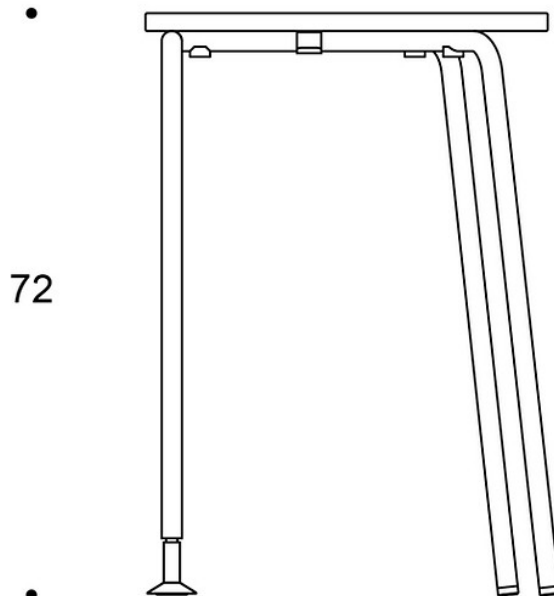

Dimensional drawing:

78

70

72

52

50